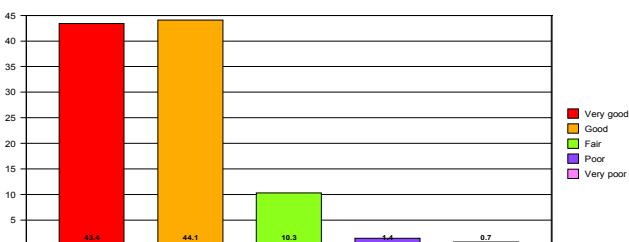

The standard of maintenance of the park

Maintenance rating %