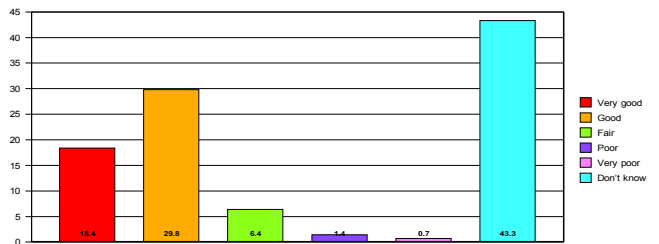

Facilities and standard of maintenance of the golf course

Golf course rating %