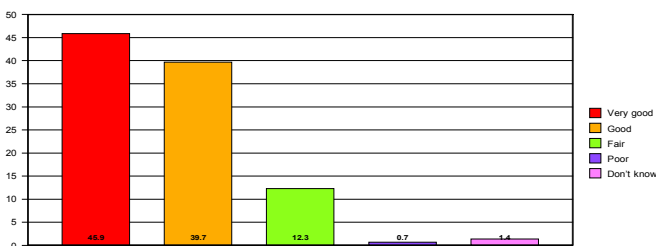

The standard of cleanliness of the park

Cleanliness rating %