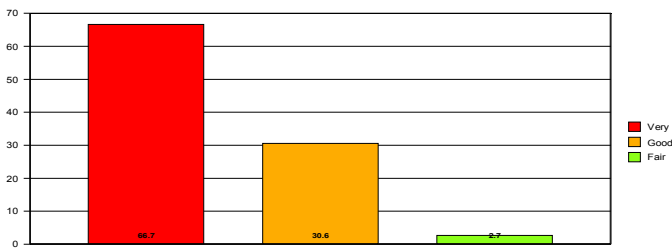

# Warley Woods User Survey 2008

Thanks to everyone who completed the user survey – 150 people.

Here's a summary of what you told us

## The appearance of the park

Appearance rating %